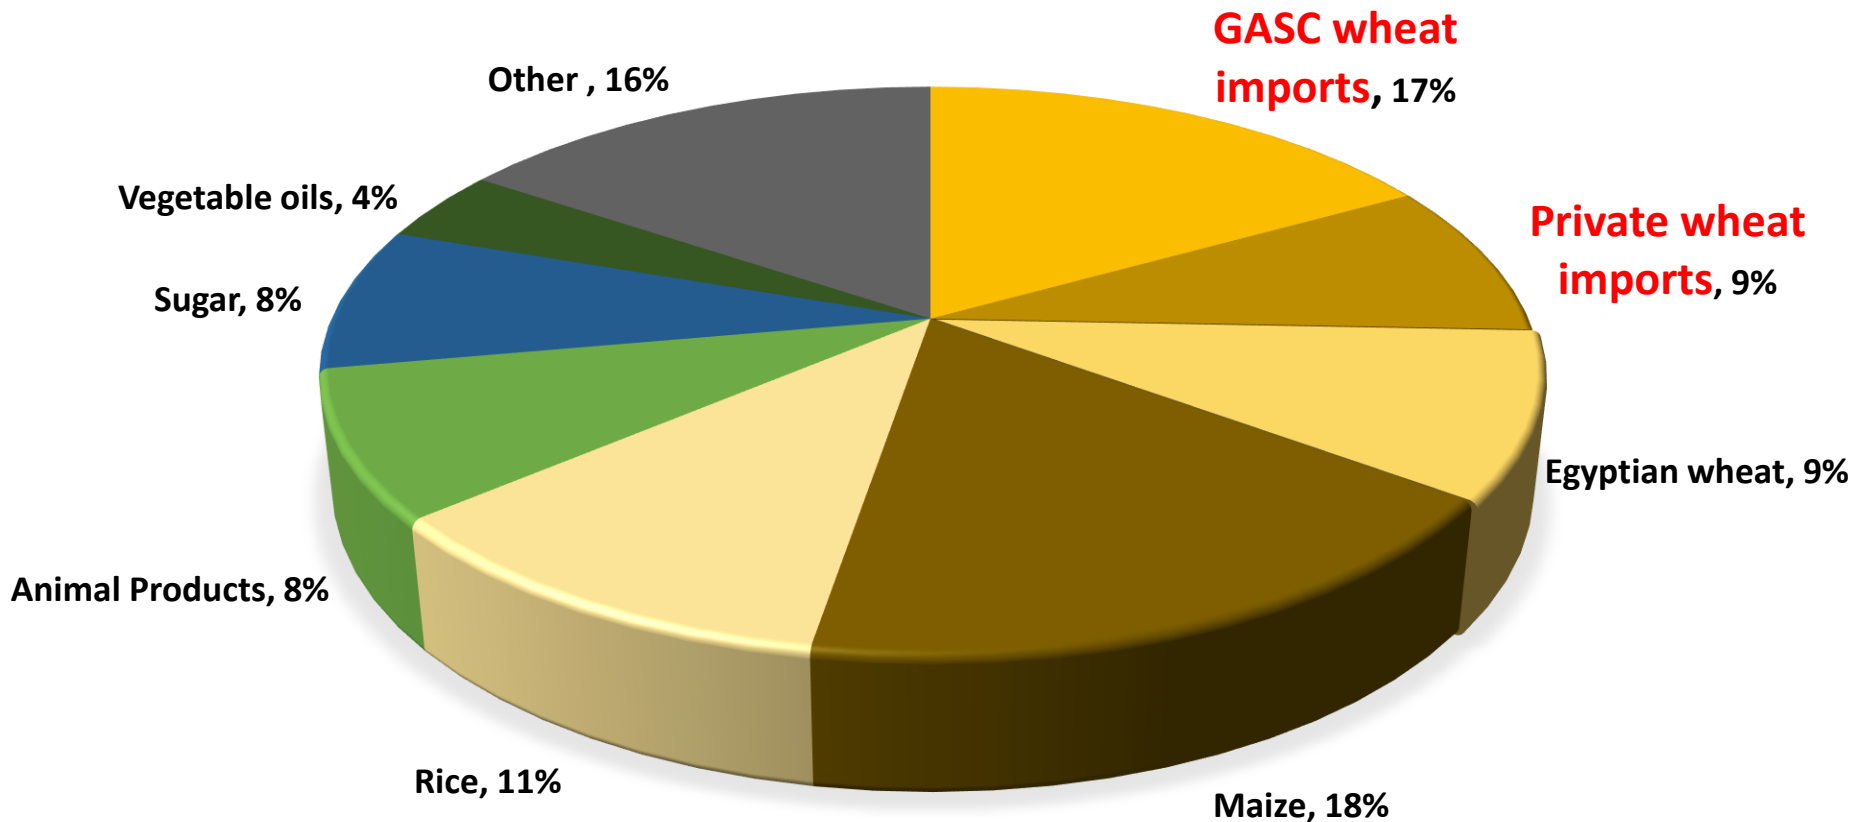

«Єдина константа в житті - це зміна» - Геракліт

Структура споживання мінятиметься

ESTIMATED CONTRIBUTION TO NUTRITION (IN SHARE OF DAILY CALORIE INTAKE PER CAPITA) – **IMPORTED WHEAT ACCOUNTS FOR ONE QUARTER**

TOTAL: 3320 KCAL